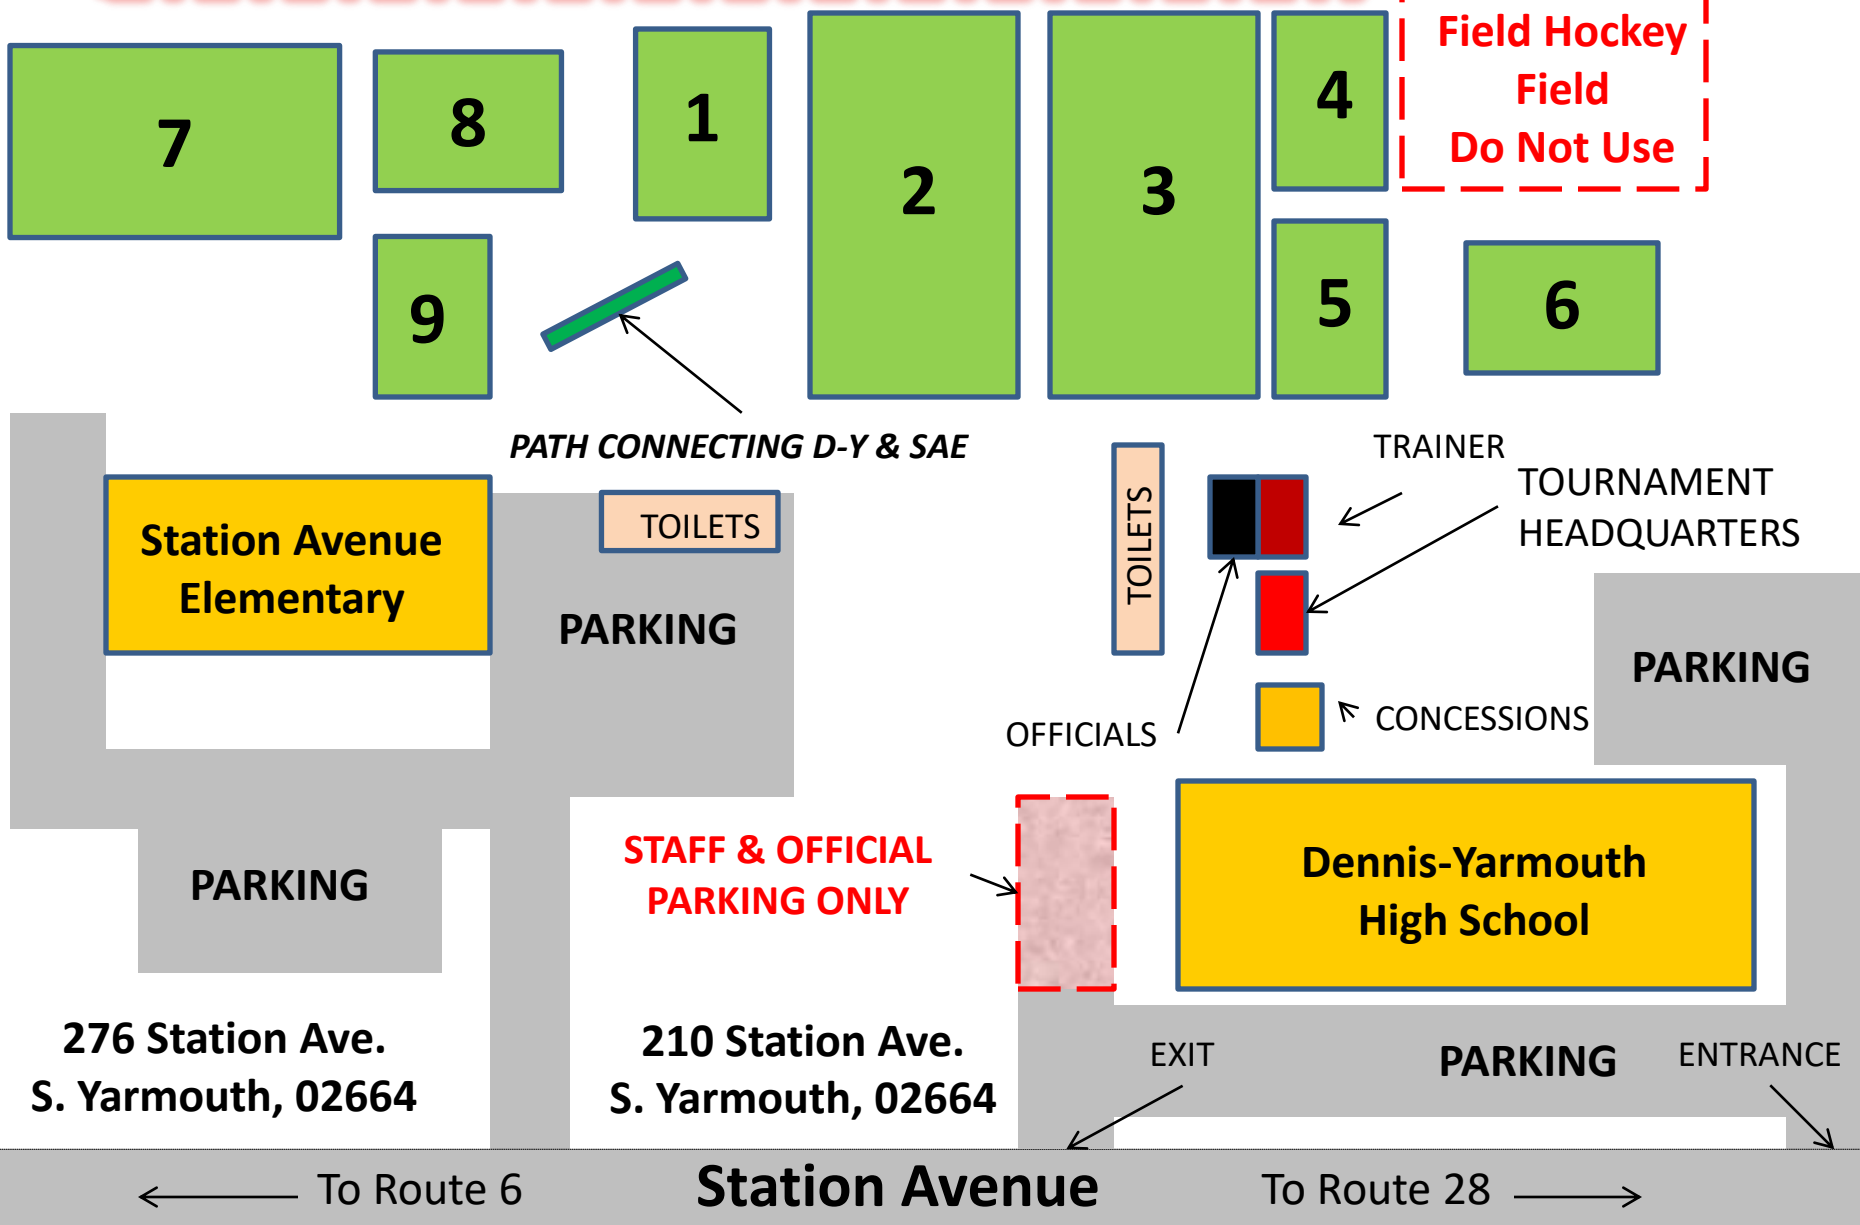

**NO FIRES, SMOKING or DOGS ALLOWED
ON SCHOOL PROPERTY INCLUDING THE PARKING LOT**

**NO FIRES, SMOKING OR DOGS
ALLOWED ON PROPERTY
INCLUDING THE PARKING LOT**

21
HCC

20
HCC

19
HCC

**100 Oak Street
Harwich 02645**

TOILETS

PARKING

**Harwich
Community
Center**

PARKING

OAK STREET

Whitehouse
Baseball Field

Walking Path to
McPhee
No Vehicle Access

PARKING

HEADQUARTERS

14
MHS

15
MHS

16
MHS

TOILETS

TRAINER

17
MHS TURF

18
MCPHEE

OLD TOWN HOUSE ROAD

To Station Avenue →

144 Old Town House Road
S. Yarmouth 02664

↑
To Route 6

STATION AVENUE

↓
To D-Y High