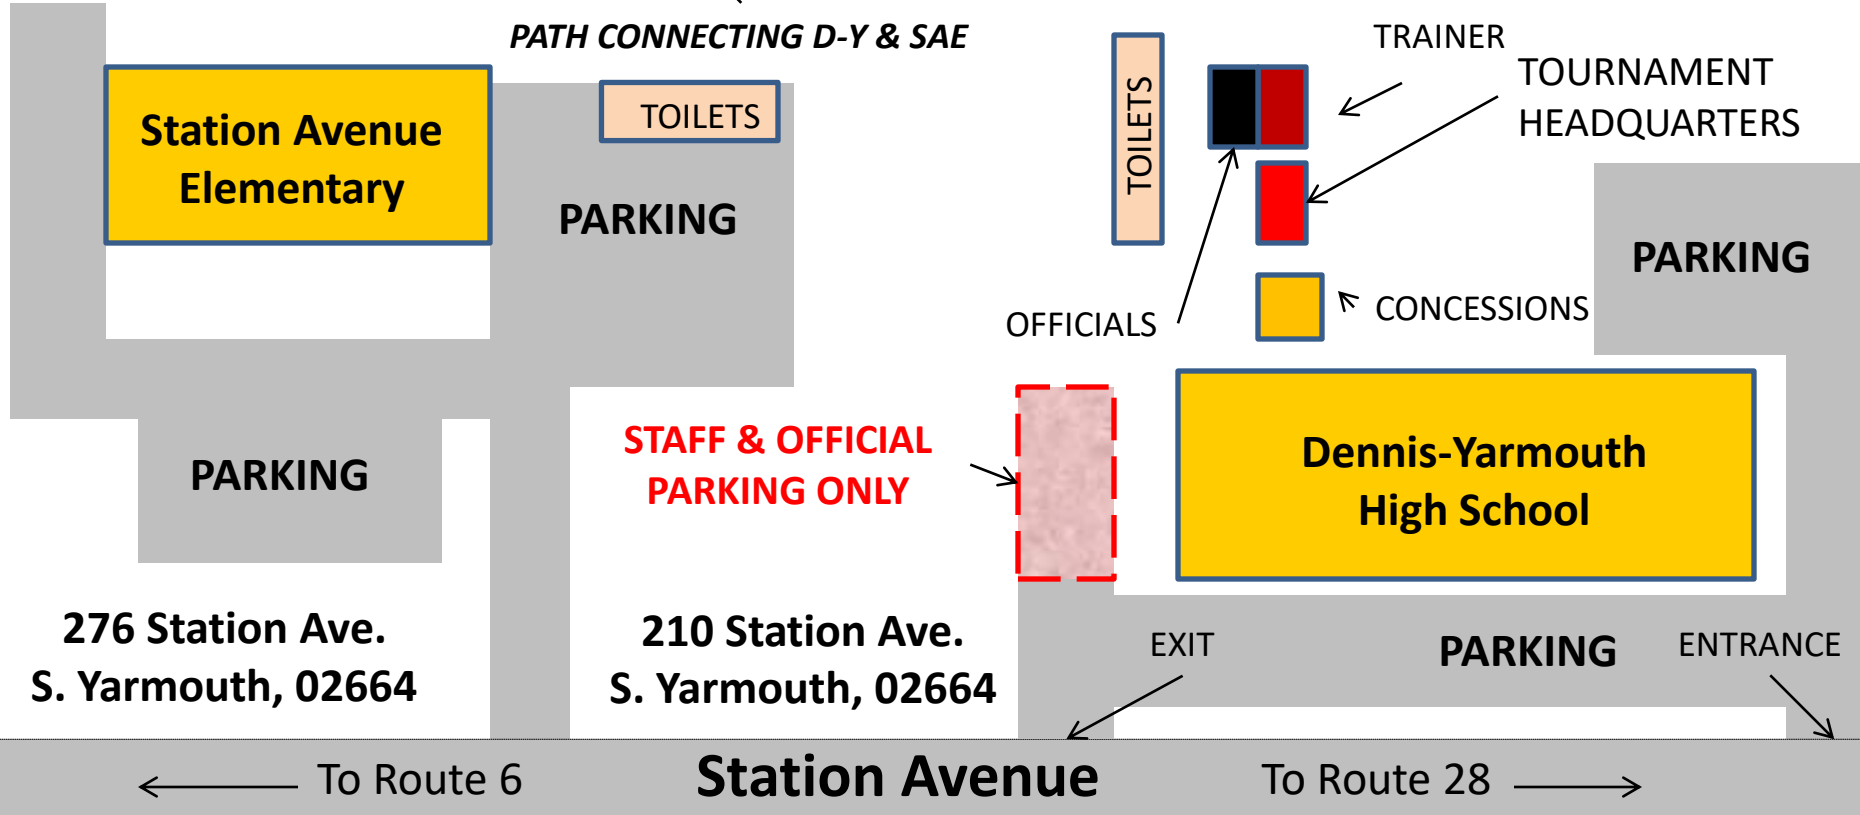

**NO FIRES, ALCOHOL, SMOKING
OR DOGS ALLOWED ON
PROPERTY
INCLUDING THE PARKING LOT**

**75 Oak Street,
Harwich 02645**

Whitehouse
Baseball Field

Walking Path to
McPhee

No Vehicle Access

16

17

14

**Harwich
Community
Center**

PARKING

**18
MHS**

TOILETS

PARKING

OAK STREET

**21
HCC**

**20
HCC**

**19
HCC**

**100 Oak Street
Harwich 02645**

NO PARKING on OLD TOWN HOUSE ROAD – you will be ticketed or towed
Over flow parking at the Yarmouth Senior Center – there is a paved path to fields

↑ To Route 6
STATION AVENUE
↓ To D-Y High

TOILETS

23

351 Pleasant Lake Ave.
Harwich 02645

24

↑ To Route 6A
PLEASANT LAKE AVENUE – ROUTE 124
To Route 6 ↓