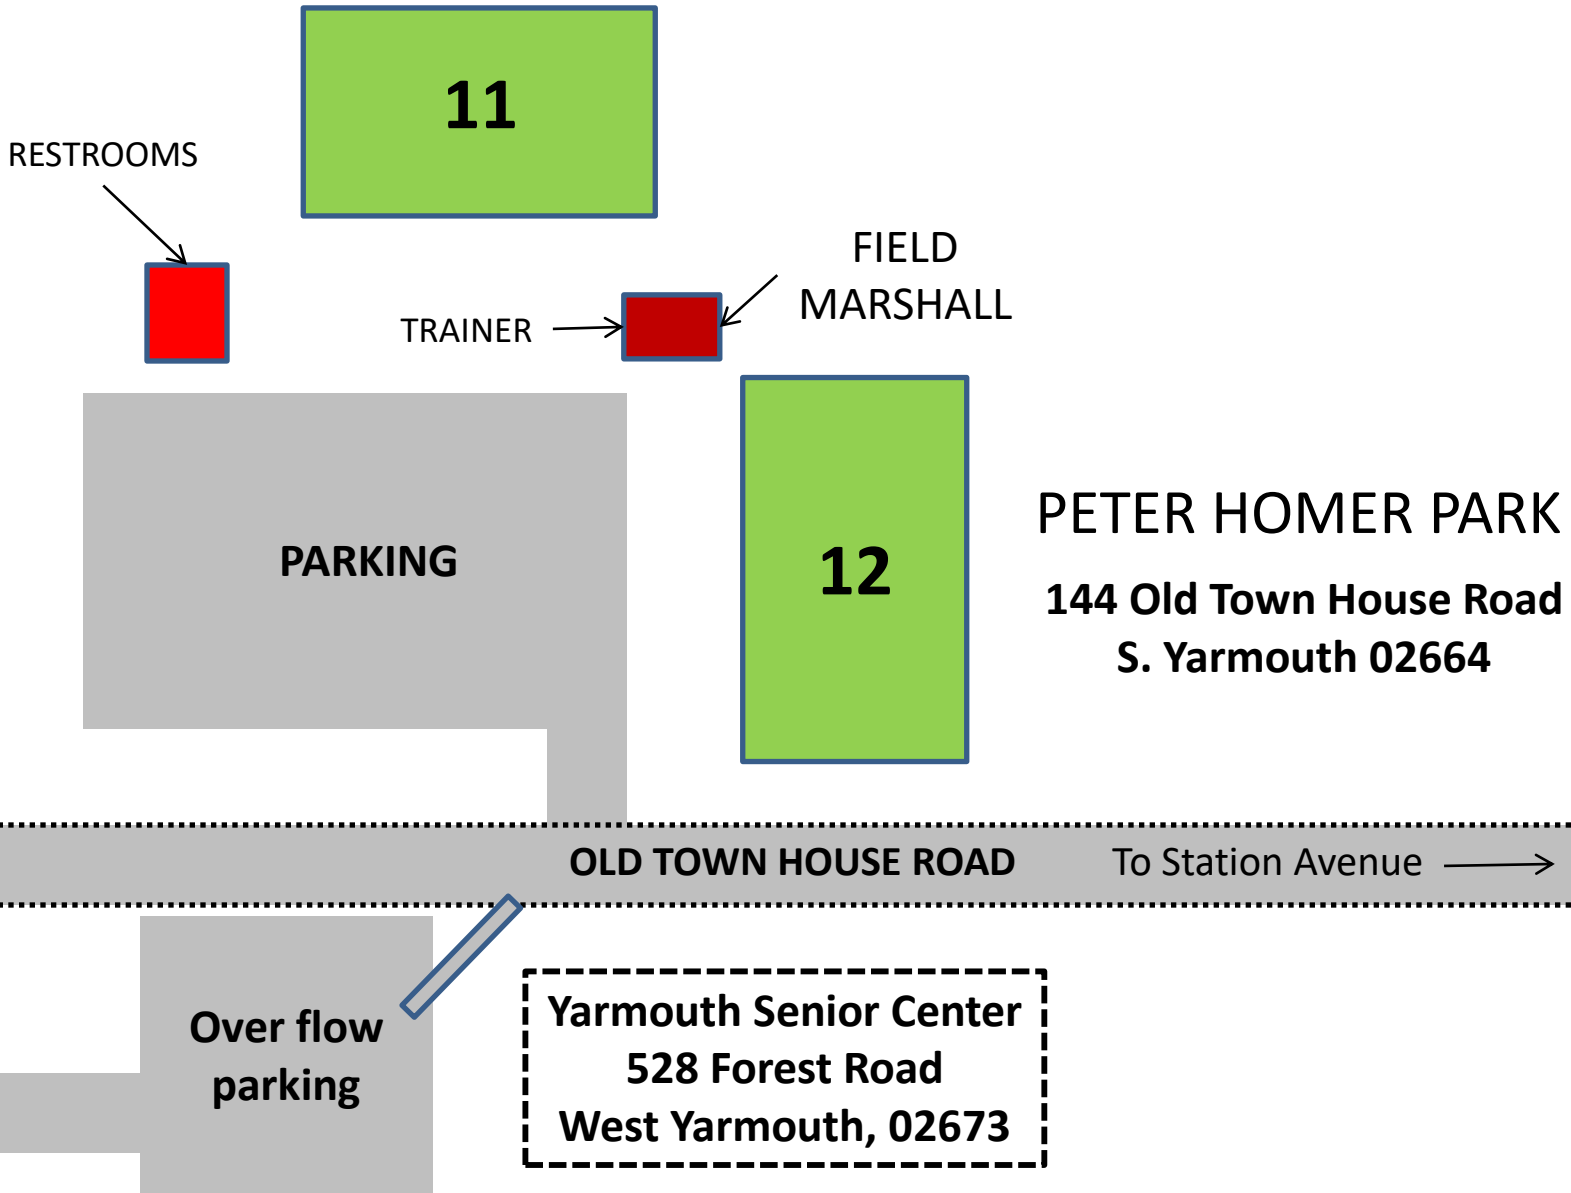

**Harwich
Community
Center**

PARKING

**18
MHS**

TOILETS

PARKING

OAK STREET

**21
HCC**

**20
HCC**

**19
HCC**

**100 Oak Street
Harwich 02645**

NO PARKING on OLD TOWN HOUSE ROAD – you will be ticketed or towed
Over flow parking at the Yarmouth Senior Center – there is a paved path to fields

↑ To Route 6
STATION AVENUE
↓ To D-Y High

TOILETS

23

351 Pleasant Lake Ave.
Harwich 02645

24

↑ To Route 6A
PLEASANT LAKE AVENUE – ROUTE 124
To Route 6 ↓