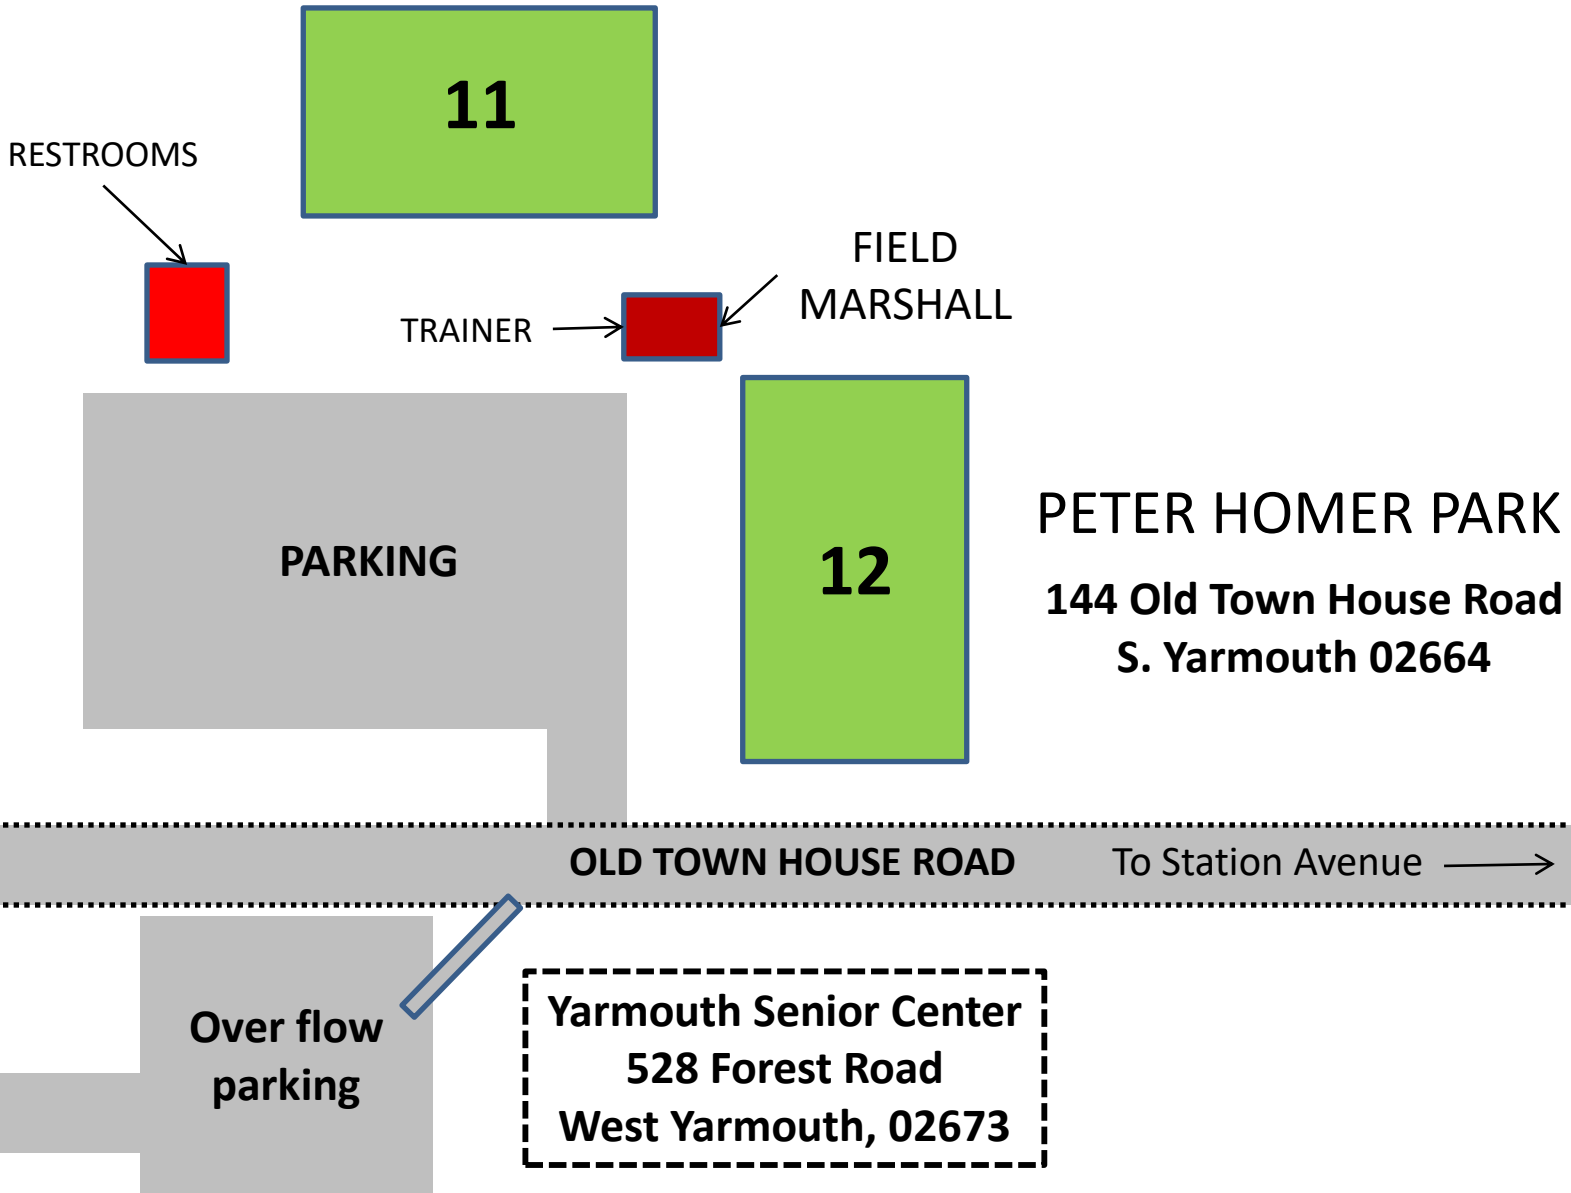

NO PARKING on OLD TOWN HOUSE ROAD – you will be ticketed or towed
Over flow parking at the Yarmouth Senior Center – there is a paved path to fields

↑ To Route 6
STATION AVENUE
↓ To D-Y High