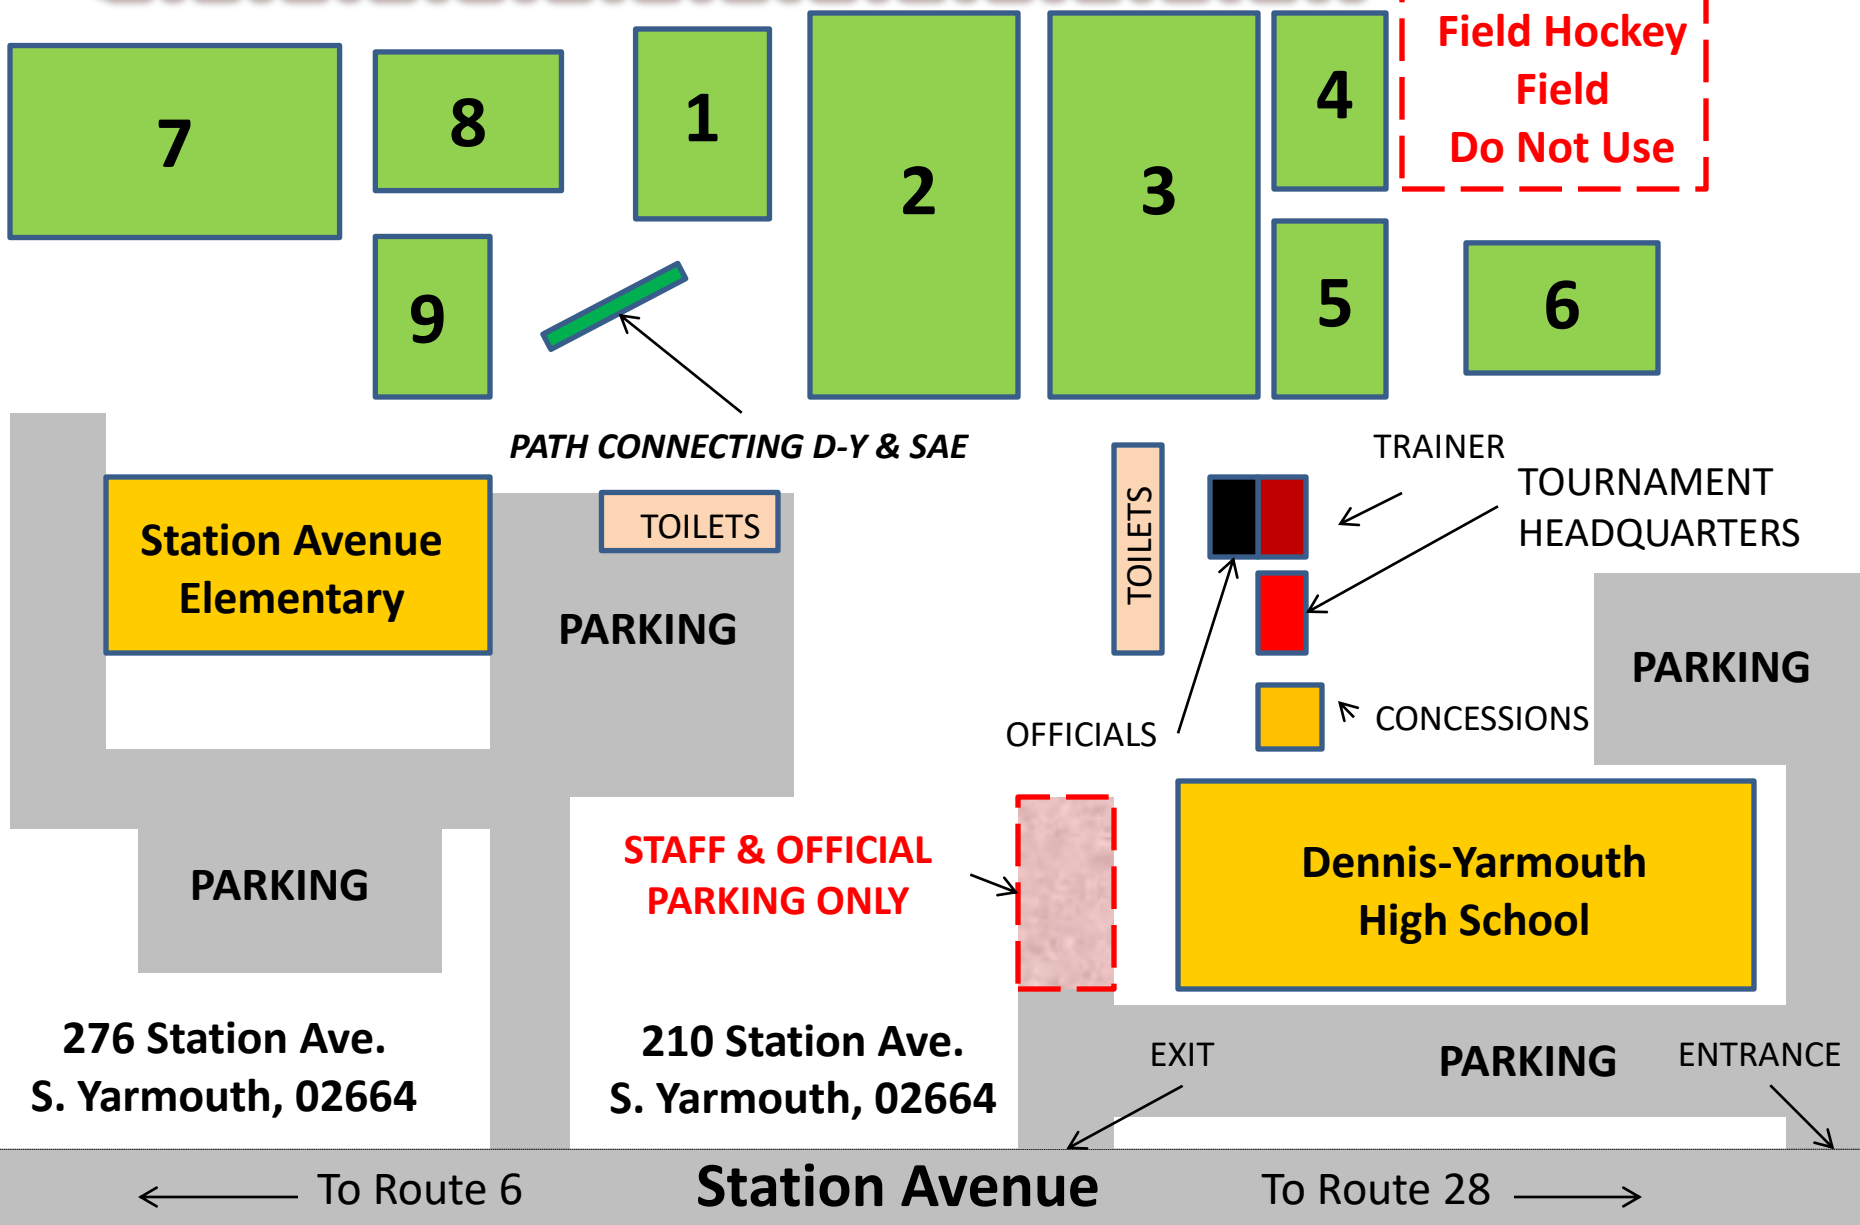

NO FIRES, SMOKING or DOGS ALLOWED
ON SCHOOL PROPERTY INCLUDING THE PARKING LOT

Station Avenue Elementary

TOILETS

PARKING

PARKING

276 Station Ave.
S. Yarmouth, 02664

STAFF & OFFICIAL
PARKING ONLY

210 Station Ave.
S. Yarmouth, 02664

TOILETS

OFFICIALS

TRAINER

TOURNAMENT
HEADQUARTERS

PARKING

CONCESSIONS

Dennis-Yarmouth
High School

EXIT

PARKING

ENTRANCE

Station Avenue

To Route 6

To Route 28